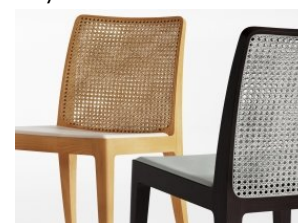

MDF Italia

Dining Chair

Great Dane

Real Good Chair

Bonaldo

Saارين Executive Chair ...

Bonaldo

Chandigarh Armless Dinin...

Sitia

Saارين Executive Chair

Blu Dot

Day

Knoll

No 7

Clad Chair

Knoll