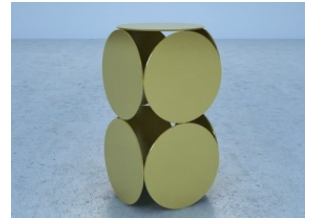

Vitra

Side table

Vitra

T-Table To Enable

Vincent Sheppard

Still

N/A

Dadi