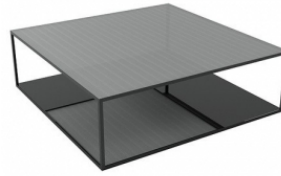

Cappellini

Double Skin